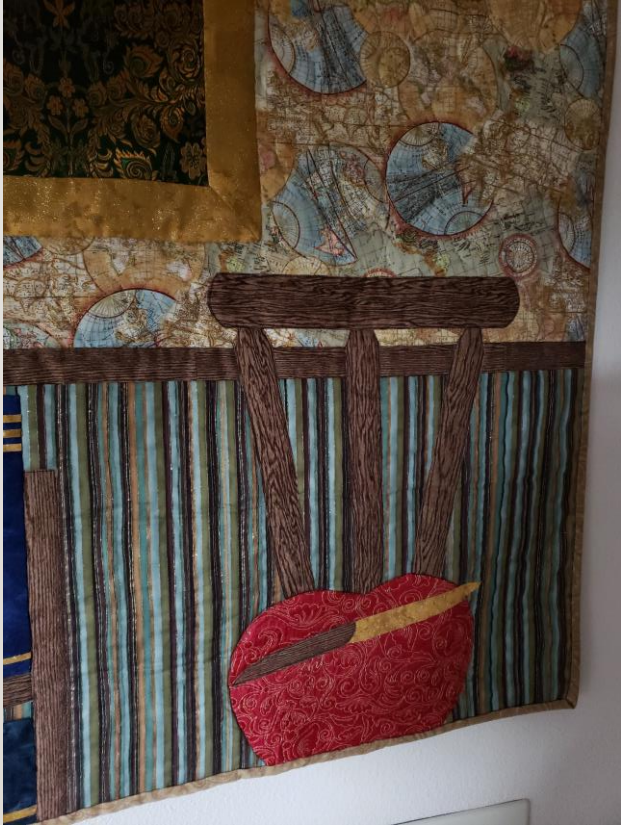

2019-20 QUILT CHALLENGE

THE CHALLENGE

- Create a quilt inspired by the game of “Clue”
 - Select one suspect
 - Select one location
 - Select a weapon
- Each item must be represented in the quilt.
- Quilts were due at the May 2020 Meeting.

MYSTERY QUILT #1

MYSTERY QUILT #2

MYSTERY QUILT #3

MYSTERY QUILT #4

VOTING

- Click the link below to submit your vote for the quilt that best meets each category listed below. You will also have a chance to submit your solution to each mystery.
 - <https://www.surveymonkey.com/r/QBXS5W>
- Best Overall
- Most Difficult to Solve
- Most Creative