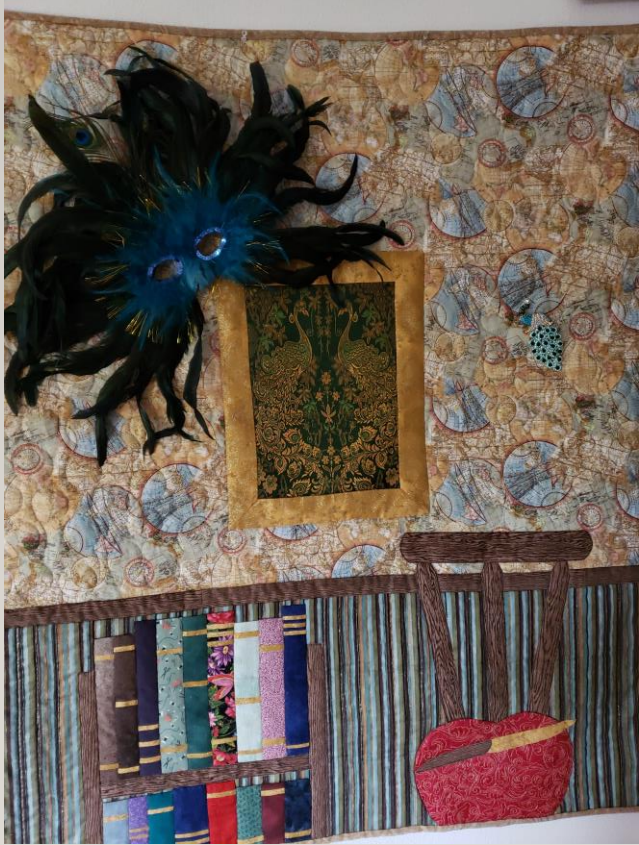

2019-20 QUILT CHALLENGE

THE CHALLENGE

- Create a quilt inspired by the game of “Clue”
 - Select one suspect
 - Select one location
 - Select a weapon
- Each item must be represented in the quilt.
- Quilts were due at the May 2020 Meeting.

MYSTERY QUILT #1

MYSTERY QUILT #2

MYSTERY QUILT #3

MYSTERY QUILT #4

VOTING

- Click the link below to submit your vote for the quilt that best meets each category listed below. You will also have a chance to submit your solution to each mystery.
 - <https://www.surveymonkey.com/r/QBXS5W>
- Best Overall
- Most Difficult to Solve
- Most Creative

Voting ends at 5:00pm on Sunday, July 26, 2020.

THANK YOU!

Thank you to each quilter that completed a challenge quilt.

Each quilt was unique and beautiful.

Winners will be announced at the July Meeting.