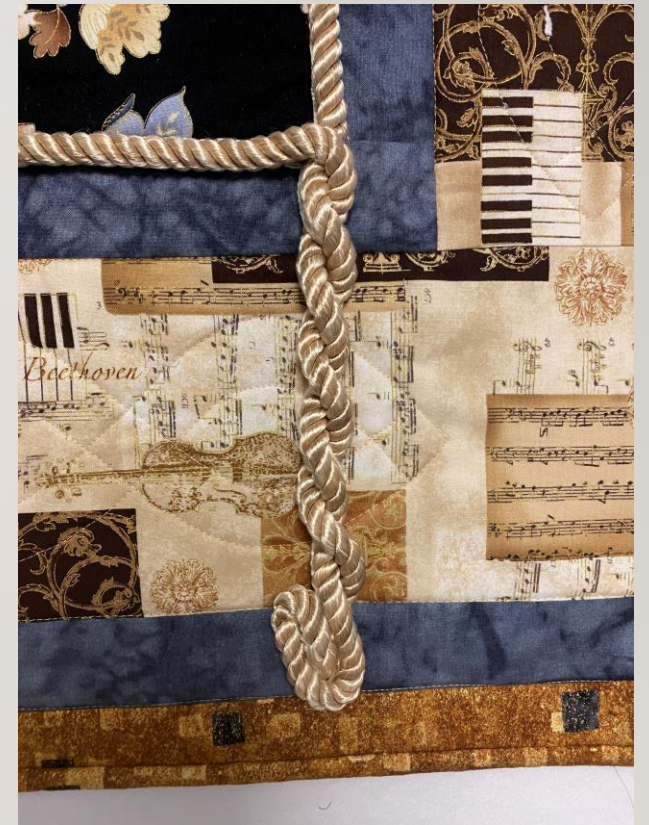

2019-20 QUILT CHALLENGE

THE CHALLENGE

- Create a quilt inspired by the game of “Clue”
 - Select one suspect
 - Select one location
 - Select a weapon
- Each item must be represented in the quilt.
- Quilts were due at the May 2020 Meeting.

MYSTERY QUILT #1

MYSTERY QUILT #2

MYSTERY QUILT #3

MYSTERY QUILT #4

VOTING

- Click the link below to submit your vote for the quilt that best meets each category listed below. You will also have a chance to submit your solution to each mystery.
 - <https://www.surveymonkey.com/r/QBXS5W>
- Best Overall
- Most Difficult to Solve
- Most Creative

Voting ends at 5:00pm on Sunday, July 26, 2020.

THANK YOU!

Thank you to each quilter that completed a challenge quilt.

Each quilt was unique and beautiful.

Winners will be announced at the July Meeting.